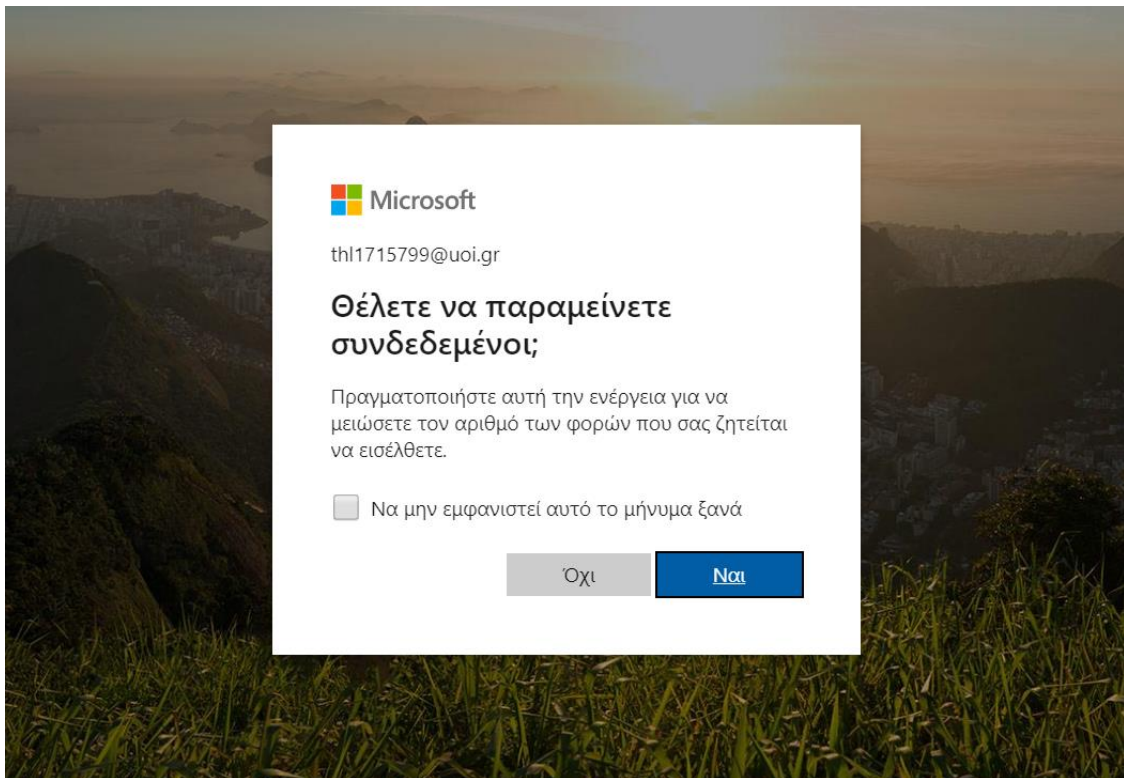

Microsoft Teams

Στην συνέχεια θα μας εμφανιστεί το παρακάτω μήνυμα όπου επιλέγουμε Ναι: